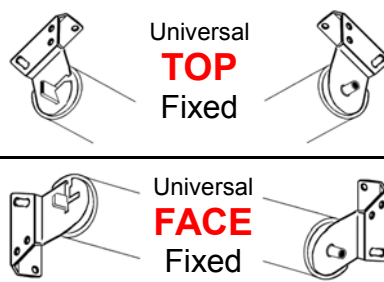

Types of Fixing

Technical Services:- If you require any advice or assistance with measuring, installation, wiring or operation of a roller blind or screen then please contact us. More detailed technical information sheets are available on request

Customer Services:- If you require general information, advice or assistance with placing orders or requesting quotations then please contact us. Quotation and Order forms can be immediately forwarded on request.