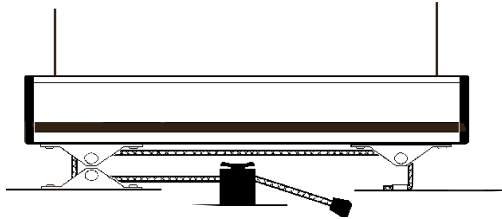

## Types of Operation

There are several types of operation available for DIMMLITE roller blinds, the most common being shown below. Please contact our Technical Department for additional information.

**DOUBLE PULLEY BOTTOM RAIL  
CONSTANT TENSION SPRING.**  
IDEAL FOR SLOPING WINDOWS.