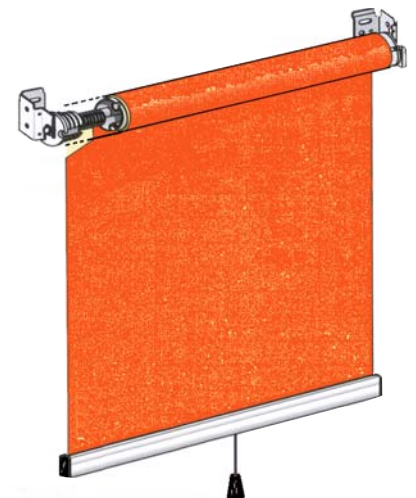

Types of Fixing

Technical Services:- If you require any advice or assistance with measuring, installation, wiring or operation of a roller blind or screen then please contact us. More detailed technical information sheets are available on request

Customer Services:- If you require general information, advice or assistance with placing orders or requesting quotations then please contact us. Quotation and Order forms can be immediately forwarded on request.