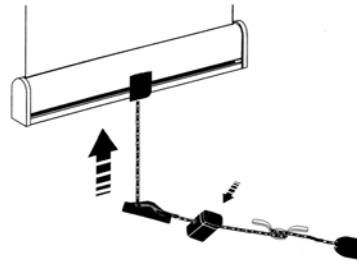

## Types of Operation

There are several types of operation available for DIMMLITE roller blinds, the most common being shown below. Please contact our Technical Department for additional information.

**DOUBLE PULLEY BOTTOM RAIL  
CONSTANT TENSION SPRING.**  
IDEAL FOR SLOPING WINDOWS.

**CONSTANT TENSION SPRING-  
CENTRE PULL**

**SELF LOCK SPRING.**

**ALL SPRING OPERATED BLINDS / SCREENS ARE SUPPLIED WITH A CORD CLEAT**

**LEFT OR RIGHT HAND  
SIDE CHAIN CLUTCH**

**ELECTRIC** BY REMOTE CONTROL, GROUP CONTROL AND / OR LOCAL INDIVIDUAL CONTROL - IDEAL FOR BLINDS THAT ARE DIFFICULT TO ACCESS.