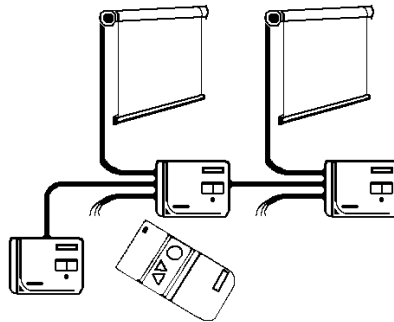

## Types of Operation

There are several types of operation available for DIMMLITE roller blinds, the most common being shown below. Please contact our Technical Department for additional information.

**DOUBLE PULLEY BOTTOM RAIL  
CONSTANT TENSION SPRING.**  
IDEAL FOR SLOPING WINDOWS.

**CONSTANT TENSION SPRING-  
CENTRE PULL**

**SELF LOCK SPRING.**

**ALL SPRING OPERATED BLINDS / SCREENS ARE SUPPLIED WITH A CORD CLEAT**

**LEFT OR RIGHT HAND  
SIDE CHAIN CLUTCH**

**ELECTRIC** BY REMOTE CONTROL, GROUP CONTROL AND / OR LOCAL INDIVIDUAL CONTROL - IDEAL FOR BLINDS THAT ARE DIFFICULT TO ACCESS.

LOW VOLTAGE (LoVo—24V D.C.) IS AVAILABLE FOR SMALLER SIZED ROLLER BLINDS. HIGH VOLTAGE (HiVo—230V A.C., 50HZ OR 60HZ) IS AVAILABLE OVER THE FULL RANGE OF ROLLER BLIND SIZES.

CONTACT THE TECHNICAL DEPARTMENT FOR MORE DETAILS.