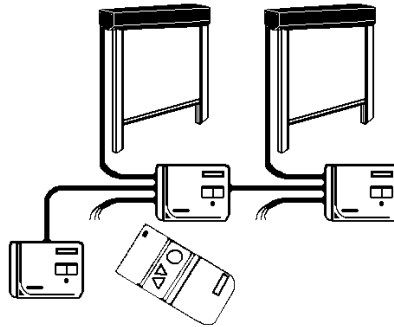

**DOUBLE PULLEY BOTTOM RAIL
CONSTANT TENSION SPRING
OUTSIDE RECESS ONLY**

**CONSTANT TENSION SPRING
CENTRE RELEASE
INSIDE OR OUTSIDE RECESS**

**CONSTANT TENSION SPRING
CENTRE PULL
OUTSIDE RECESS ONLY**

ALL SPRING OPERATED BLINDS WITH PULL CORD ARE SUPPLIED

**LEFT OR RIGHT HAND
SIDE CHAIN CLUTCH**

ELECTRIC BY REMOTE CONTROL, GROUP CONTROL AND / OR LOCAL INDIVIDUAL CONTROL - IDEAL FOR BLINDS THAT ARE DIFFICULT TO ACCESS.

LOW VOLTAGE (LoVo—24V D.C.) IS AVAILABLE FOR SMALLER SIZED ROLLER BLINDS. HIGH VOLTAGE (HiVo—230V A.C., 50HZ OR 60HZ) IS AVAILABLE OVER THE FULL RANGE OF ROLLER BLIND SIZES. CONTACT THE TECHNICAL DEPARTMENT FOR MORE DETAILS.