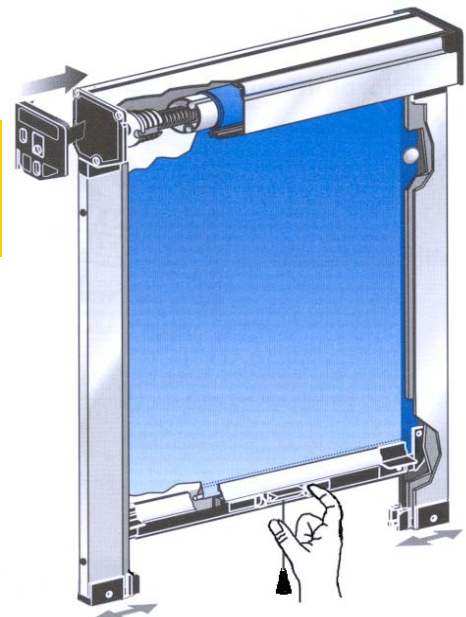

**2 Year
GUARANTEE**