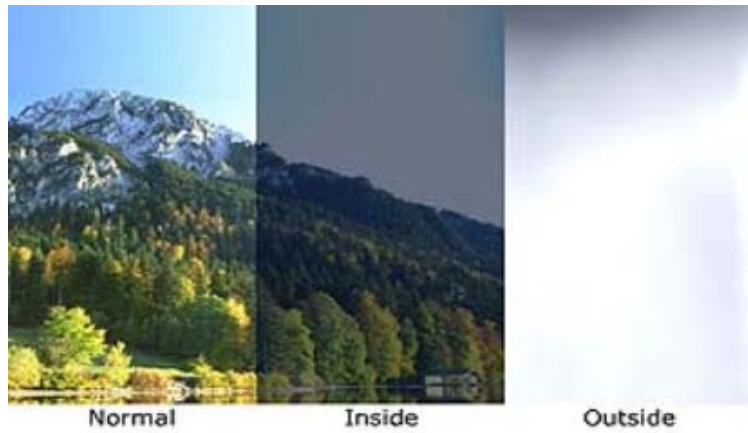

## **Silver:**

**Rejects:**  
92% Glare  
77% Heat  
97% UV Light